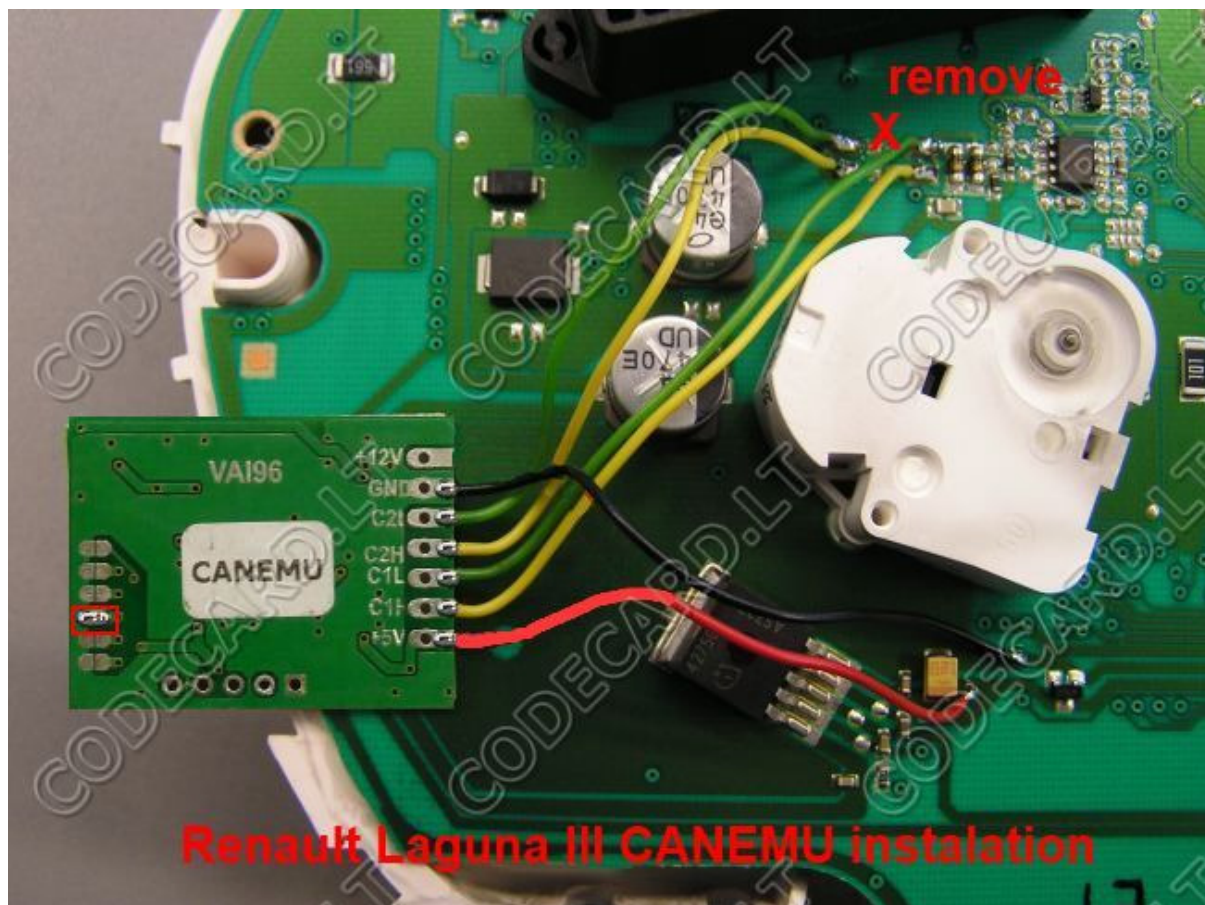

## CANEMU CAN filter connection manual for Renault

### 1. Renault Laguna III installation instructions

Remove instrument cluster and change mileage in 24C16 EEPROM.

- For first prepare **CANEMU** board: solder 3 configuration point. Use fine KYNAR wire for installation.

Install CANEMU board like in picture:

## 2. Renault Megane III installation instructions

Remove instrument cluster and change mileage in 24C16 EEPROM.

- For first prepare **CANEMU** board: solder 3 configuration point. Use fine KYNAR wire for installation.