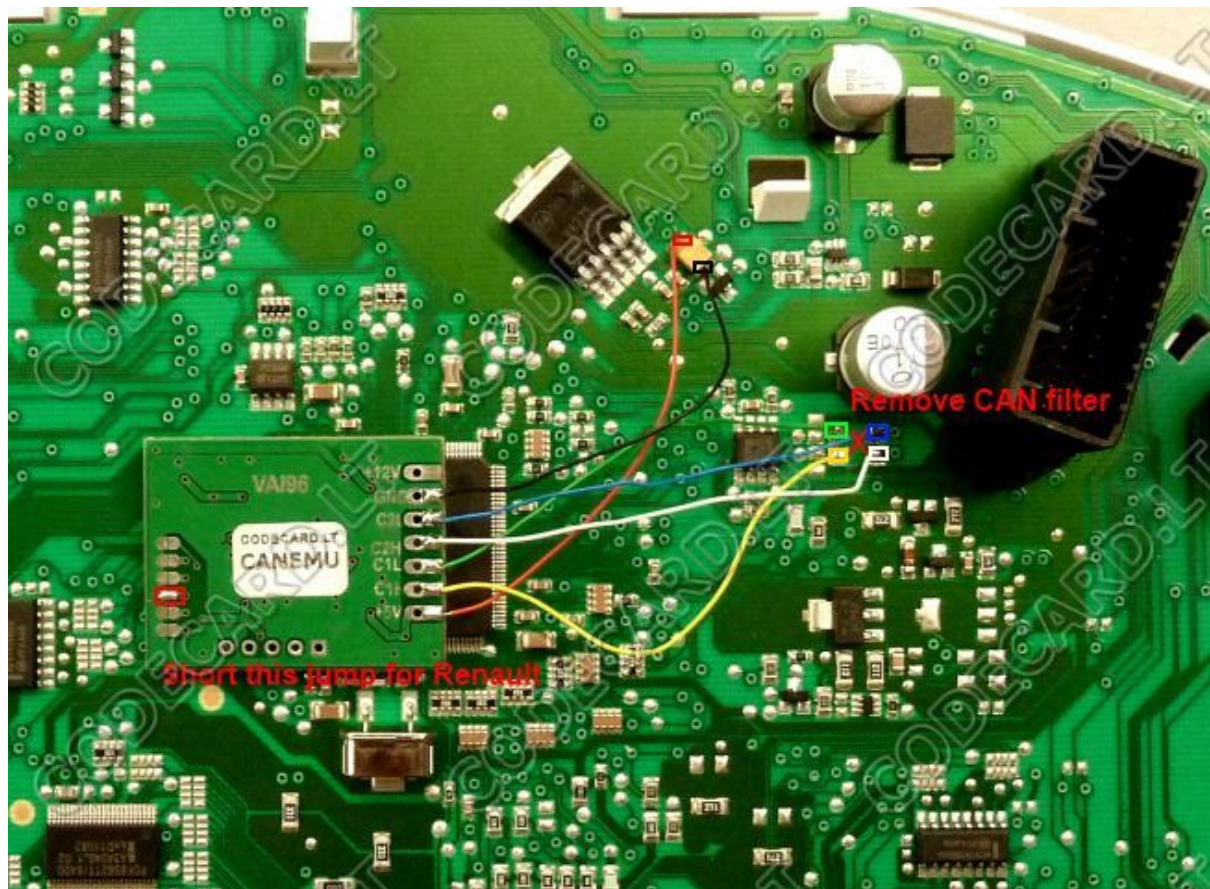

### 1. Renault Laguna III installation instructions

Remove instrument cluster and change mileage in 24C16 EEPROM.

- For first prepare **CANEMU** board: solder 3 configuration point. Use fine KYNAR wire for installation.

## 2. Renault Megane III installation instructions

Remove instrument cluster and change mileage in 24C16 EEPROM.

- For first prepare **CANEMU** board: solder 3 configuration point. Use fine KYNAR wire for installation.

Install CANEMU board like in picture:

### 3. Renault Scenic III installation instructions

Remove instrument cluster and change mileage in 24C16 EEPROM.

- For first prepare **CANEMU** board: solder 3 configuration point. Use fine KYNAR wire for installation.